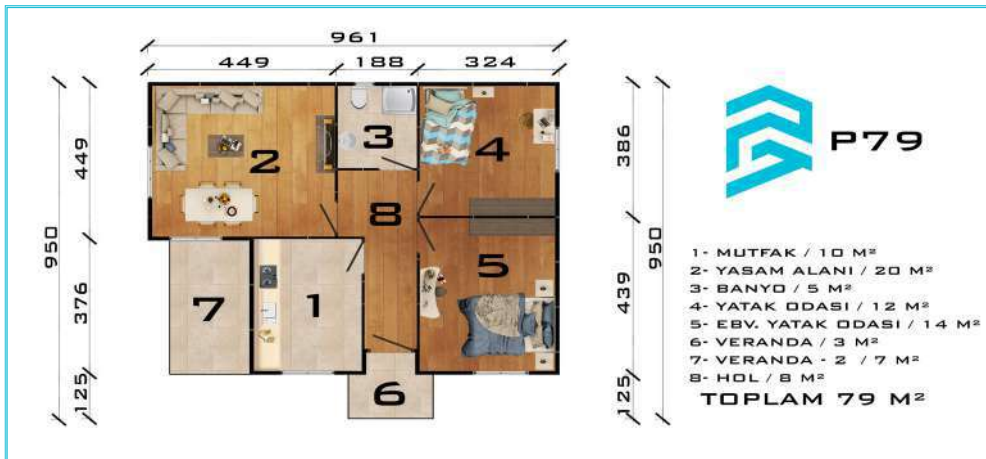

TEK KATLI PREFABRİK EVLER SINGLE STOREY PREFABRICATED HOUSE