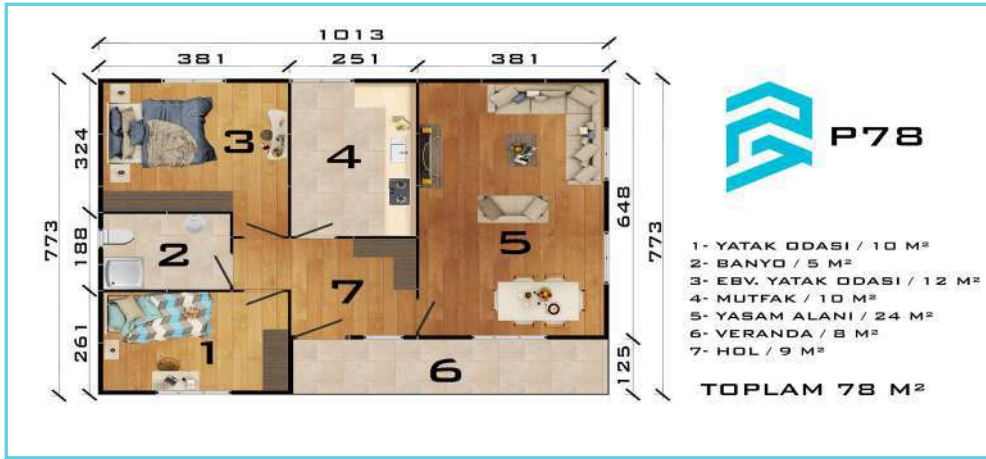

TEK KATLI PREFABRİK EVLER SINGLE STOREY PREFABRICATED HOUSE