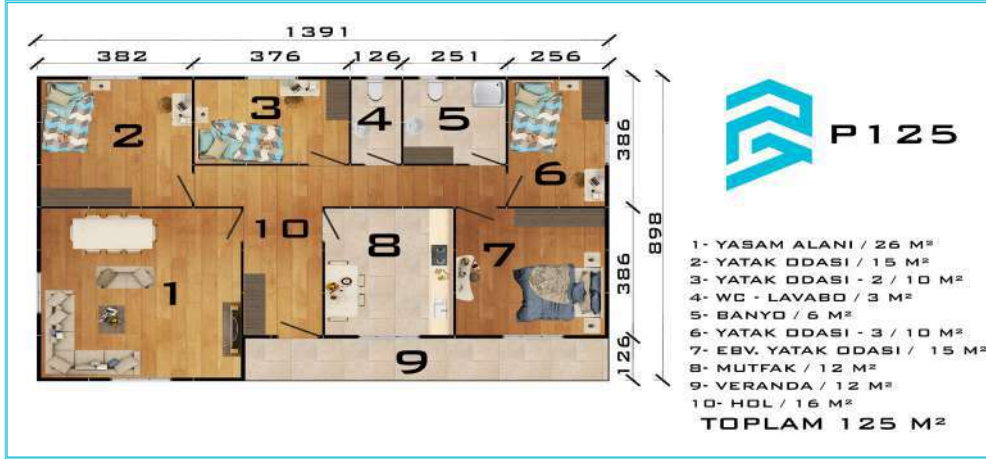

TEK KATLI PREFABRIK EVLER SINGLE STOREY PREFABRICATED HOUSE