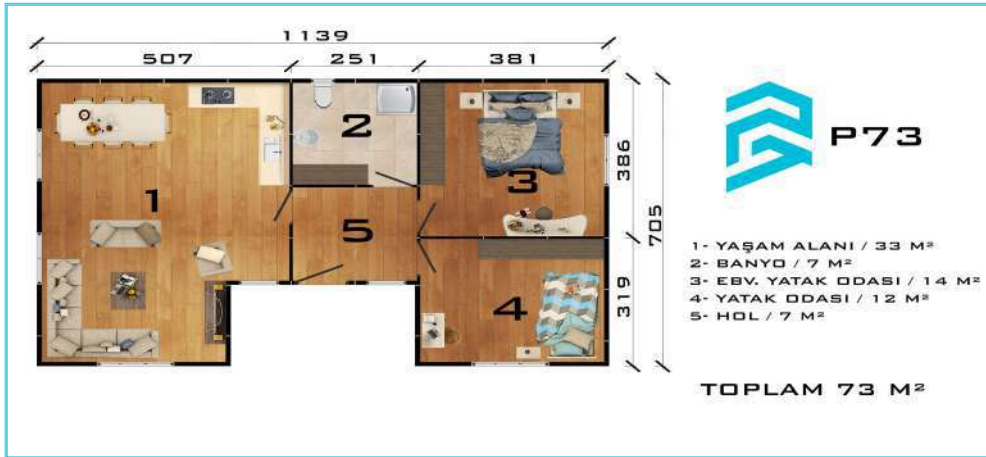

TEK KATLI PREFABRİK EVLER SINGLE STOREY PREFABRICATED HOUSE