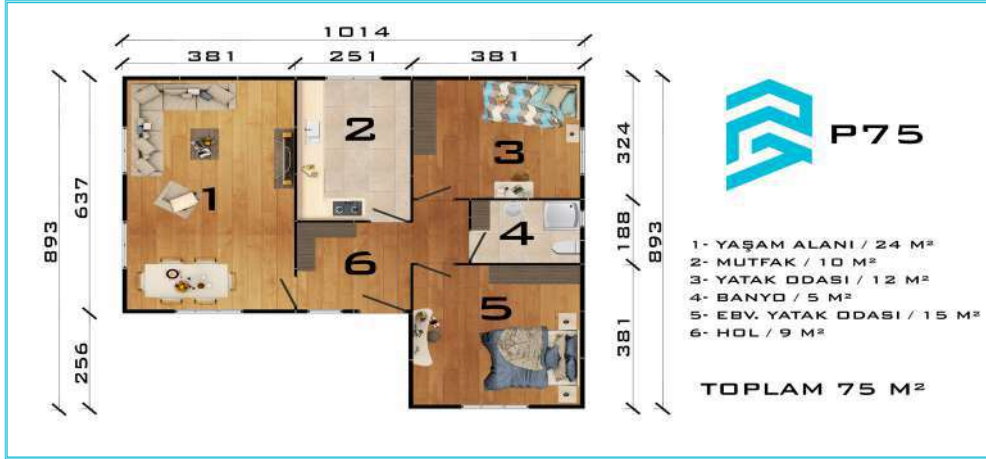

TEK KATLI PREFABRİK EVLER SINGLE STOREY PREFABRICATED HOUSE