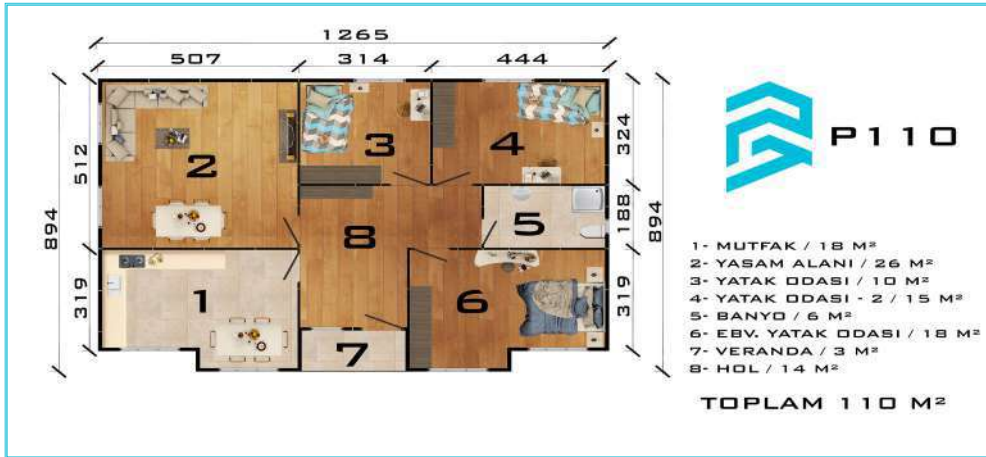

TEK KATLI PREFABRİK EVLER SINGLE STOREY PREFABRICATED HOUSE