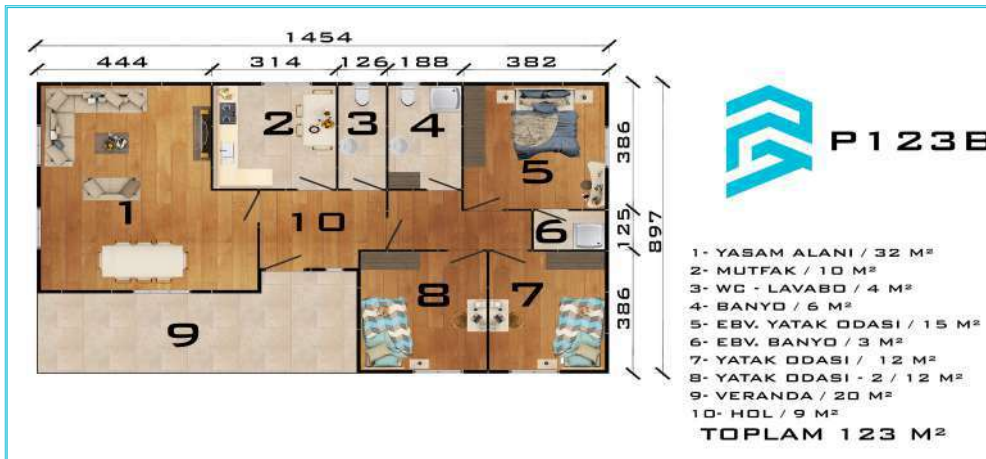

TEK KATLI PREFABRİK EVLER SINGLE STOREY PREFABRICATED HOUSE