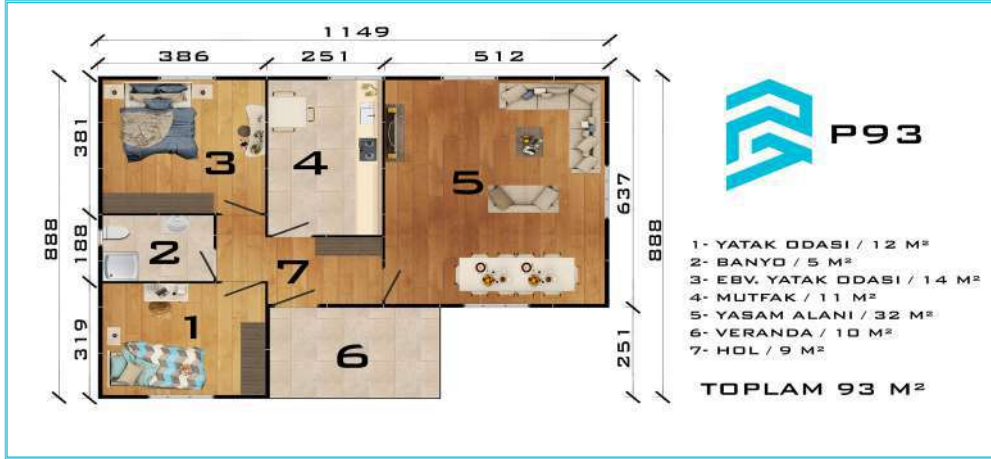

TEK KATLI PREFABRİK EVLER SINGLE STOREY PREFABRICATED HOUSE