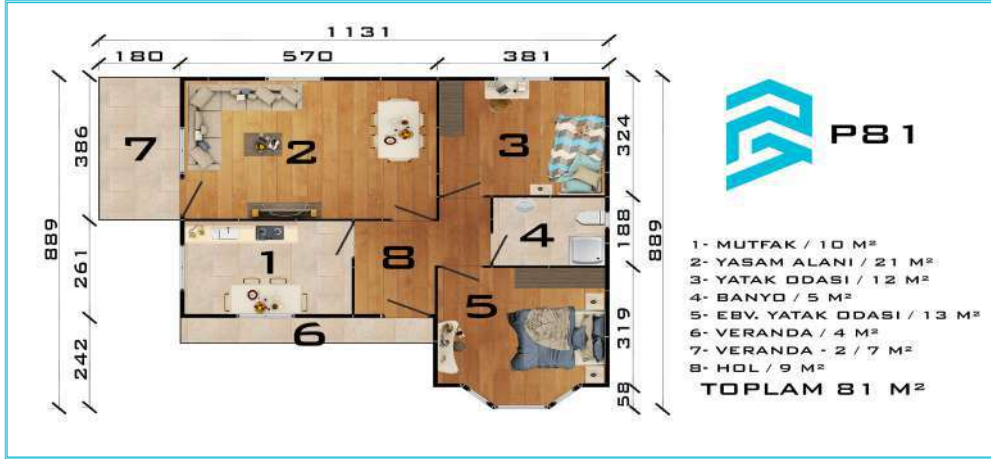

TEK KATLI PREFABRİK EVLER SINGLE STOREY PREFABRICATED HOUSE