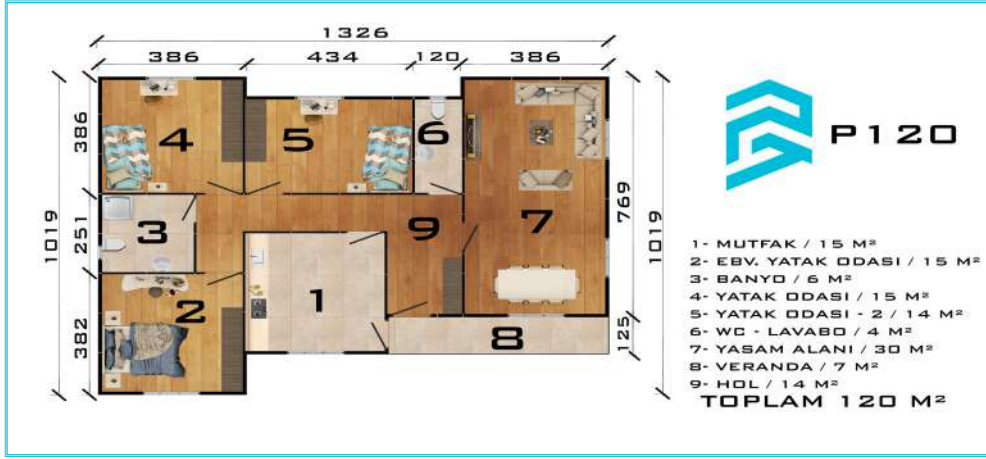

TEK KATLI PREFABRİK EVLER SINGLE STOREY PREFABRICATED HOUSE