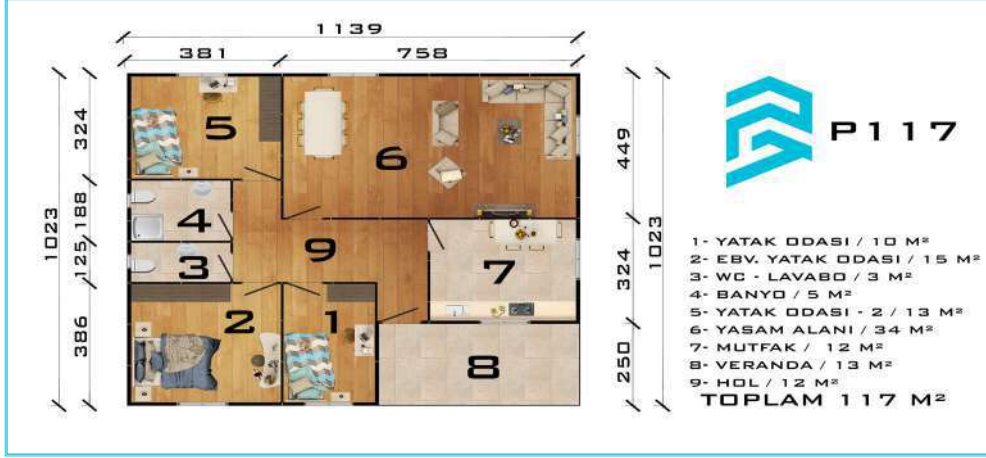

TEK KATLI PREFABRİK EVLER SINGLE STOREY PREFABRICATED HOUSE