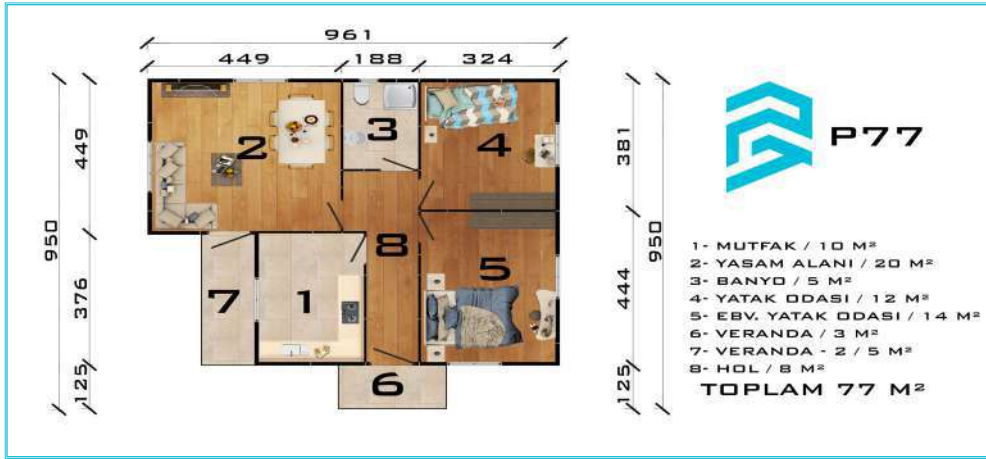

TEK KATLI PREFABRİK EVLER SINGLE STOREY PREFABRICATED HOUSE