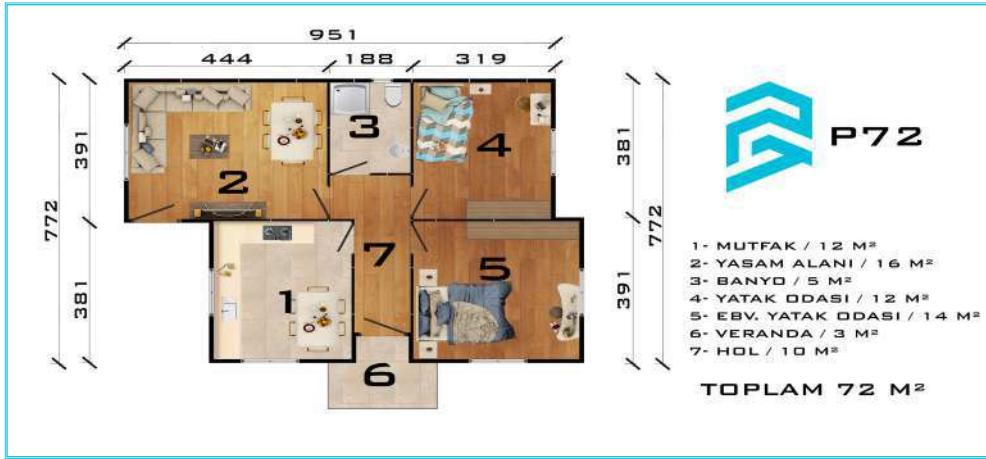

TEK KATLI PREFABRİK EVLER SINGLE STOREY PREFABRICATED HOUSE