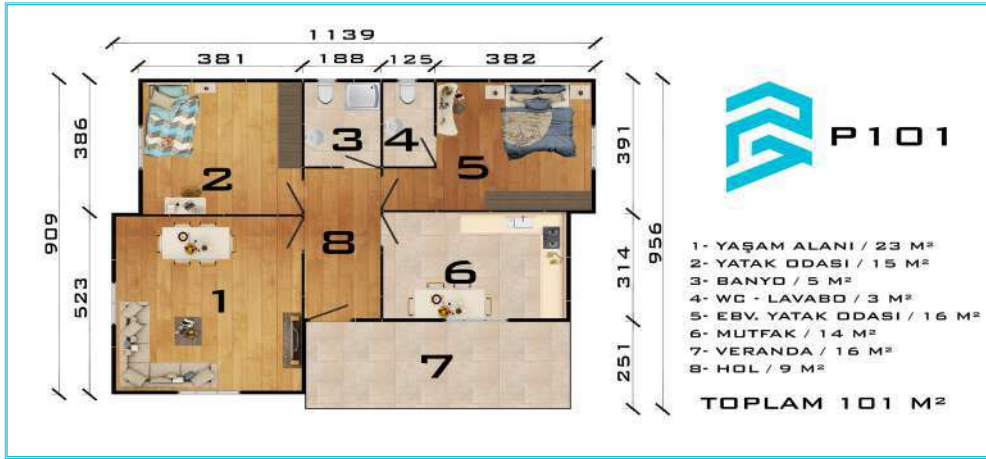

TEK KATLI PREFABRİK EVLER SINGLE STOREY PREFABRICATED HOUSE