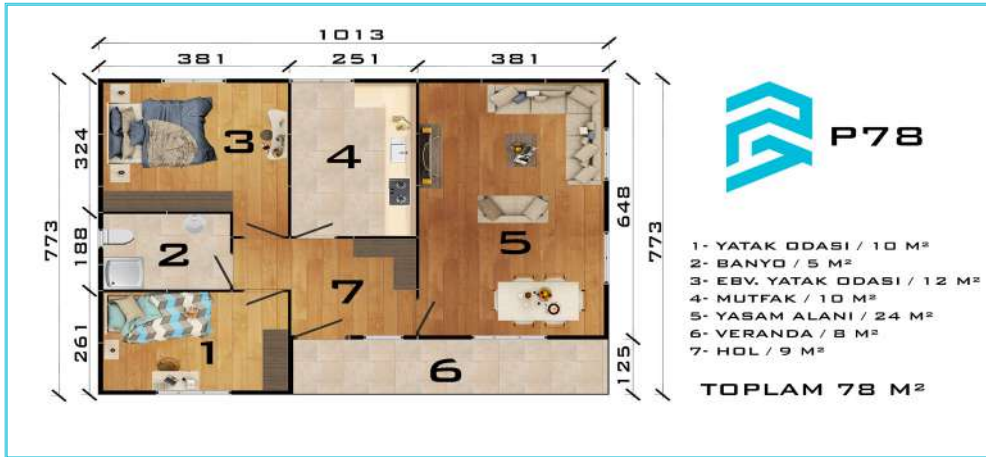

TEK KATLI PREFABRİK EVLER SINGLE STOREY PREFABRICATED HOUSE